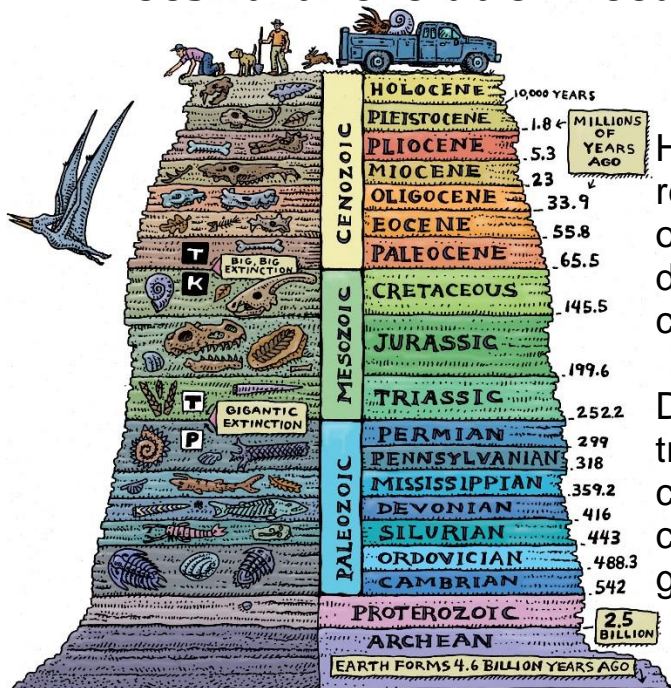

Does Earth evolution need more time?

How would you react if you found out that Evolution's deep time is just a creative ILLUSION?

Does the science of tree ring dating collaborate and correspond with geological dating?

Does evidence preserved in the crustal rock strata reveal Earth's true timing clock and sequence of true events?

Does the Bible tell scientifically accurate Earth history?

Bring the family, get the facts from experts!

The Illusion of Geological Deep Time

Thursday August 18, 7:00 - 8:30 PM

The Journey – First Evangelical Free Church
4700 N Swan Rd, Tucson (E. side of Swan, between River & Sunrise)

Presenter: Sal Giardina, M.S. Geology, BS Mechanical Engineering, Astronaut Scientist Candidate, USAF and Boeing 757, 737 pilot instructor, ordained minister, and speaks nationwide on Creation and Science.